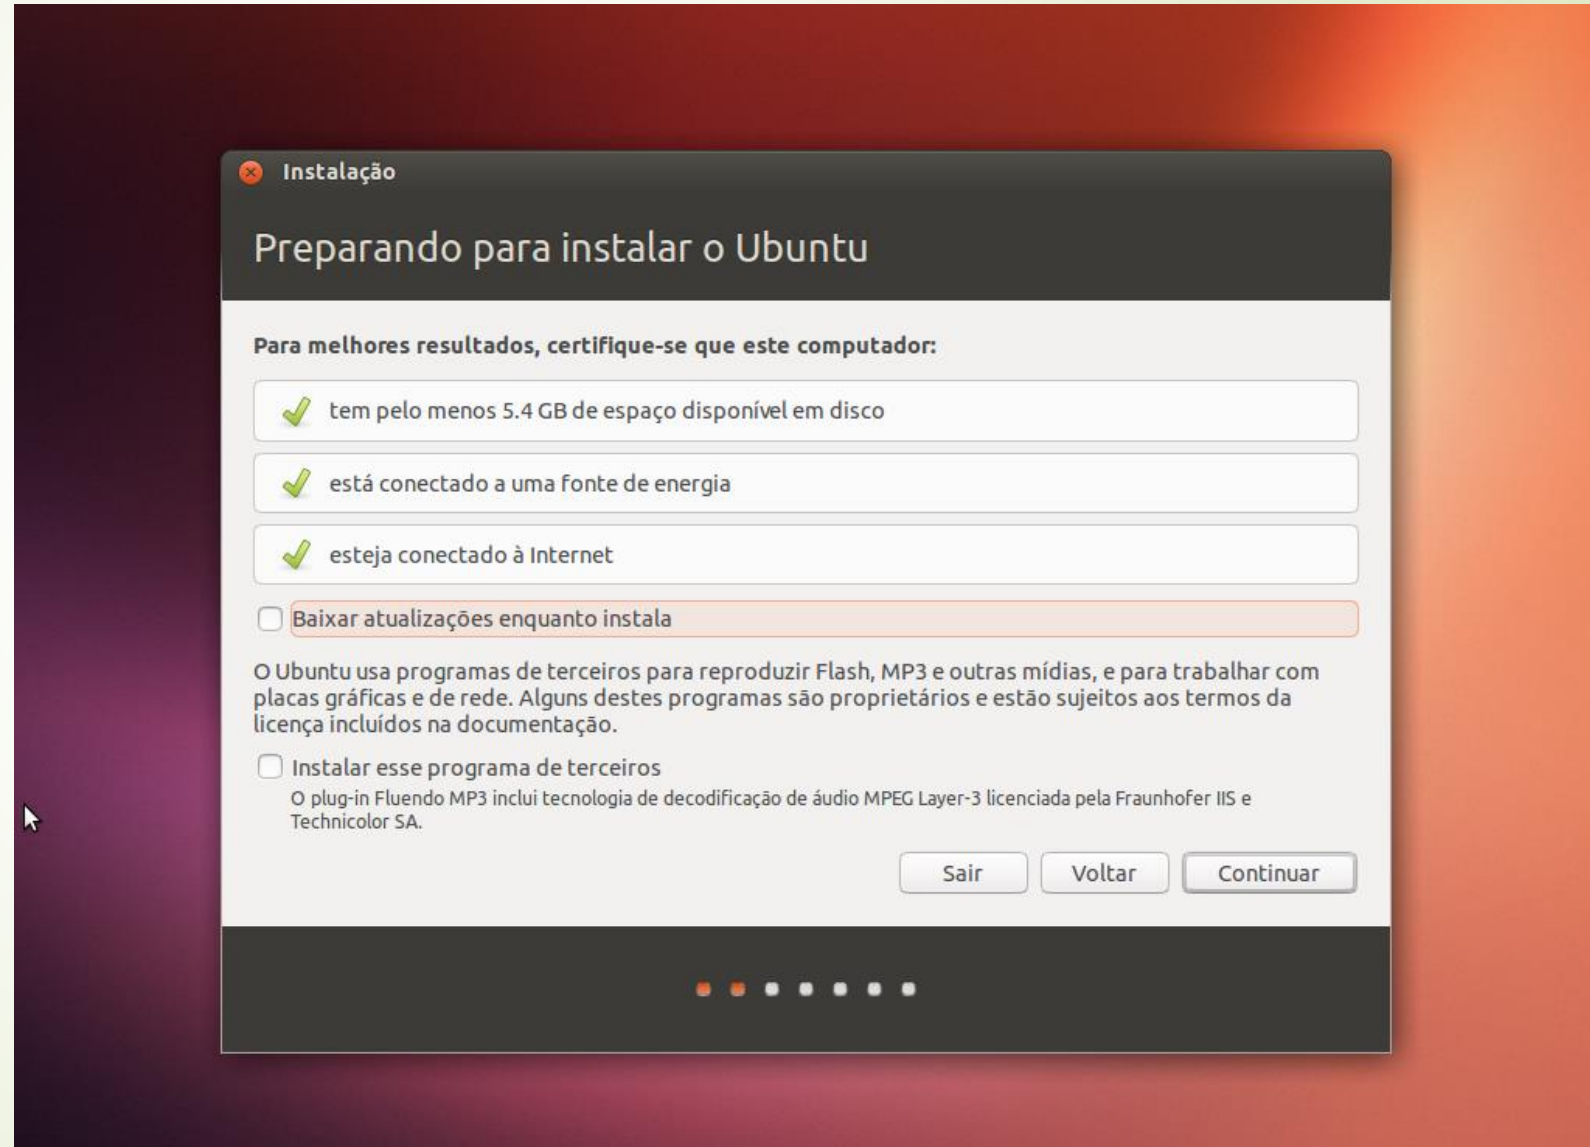

Ubuntu Linux.