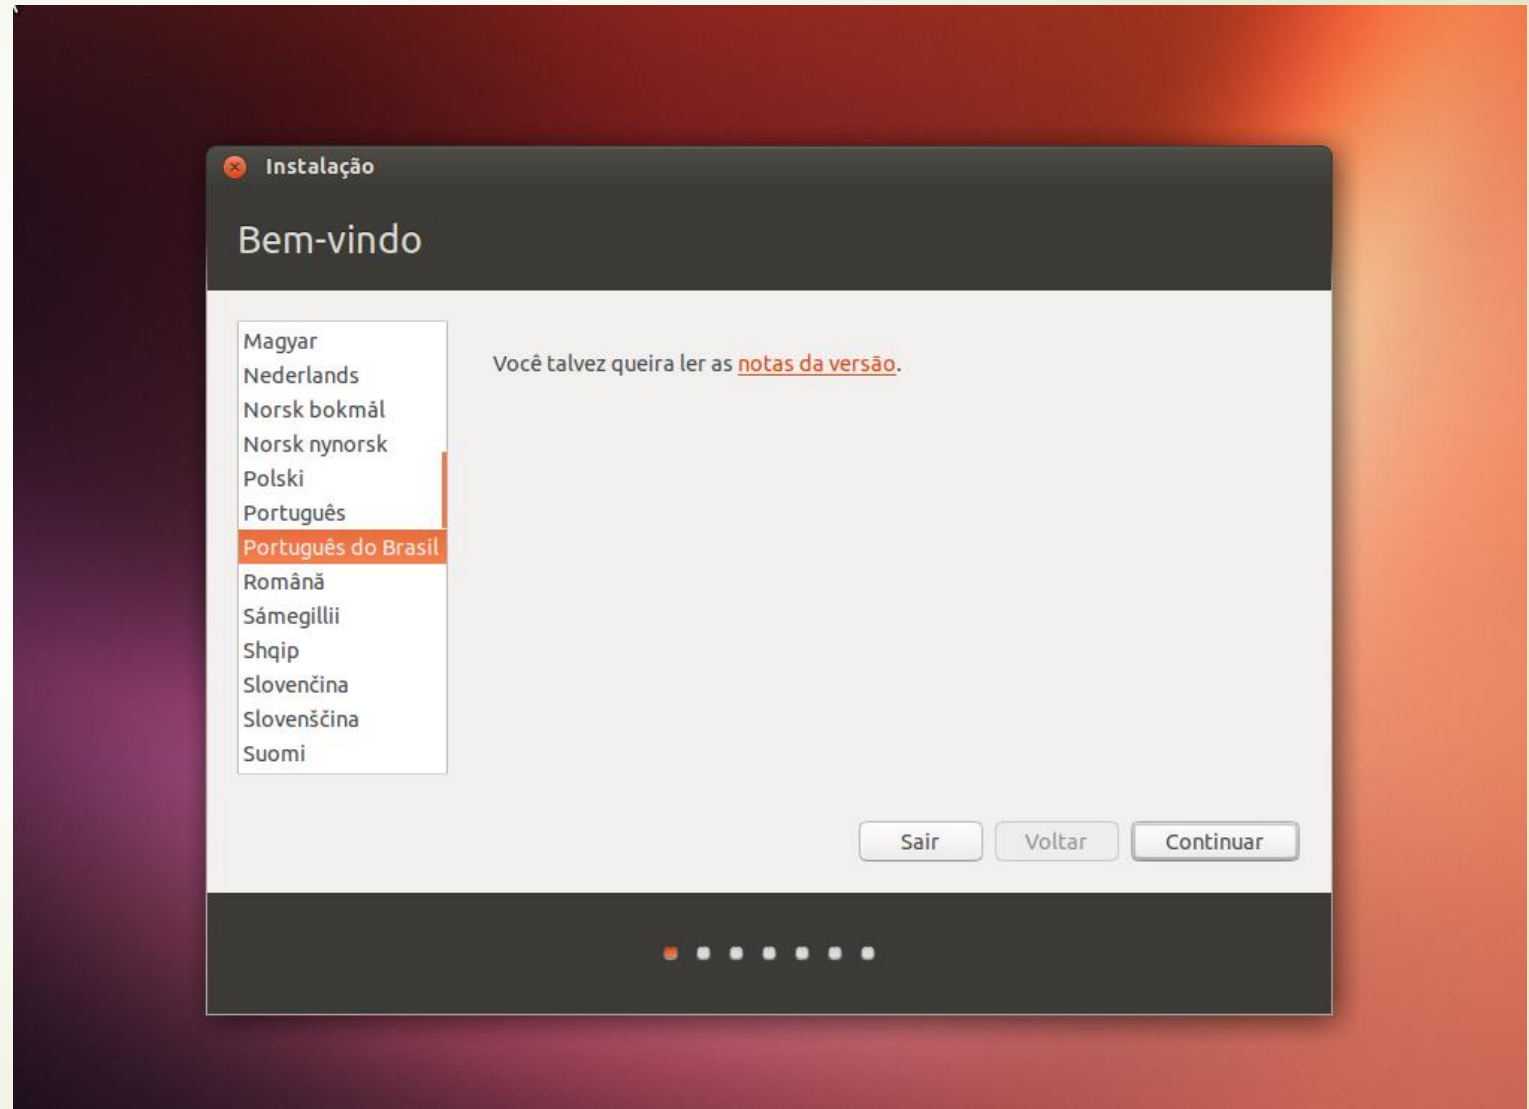

Ubuntu Linux.